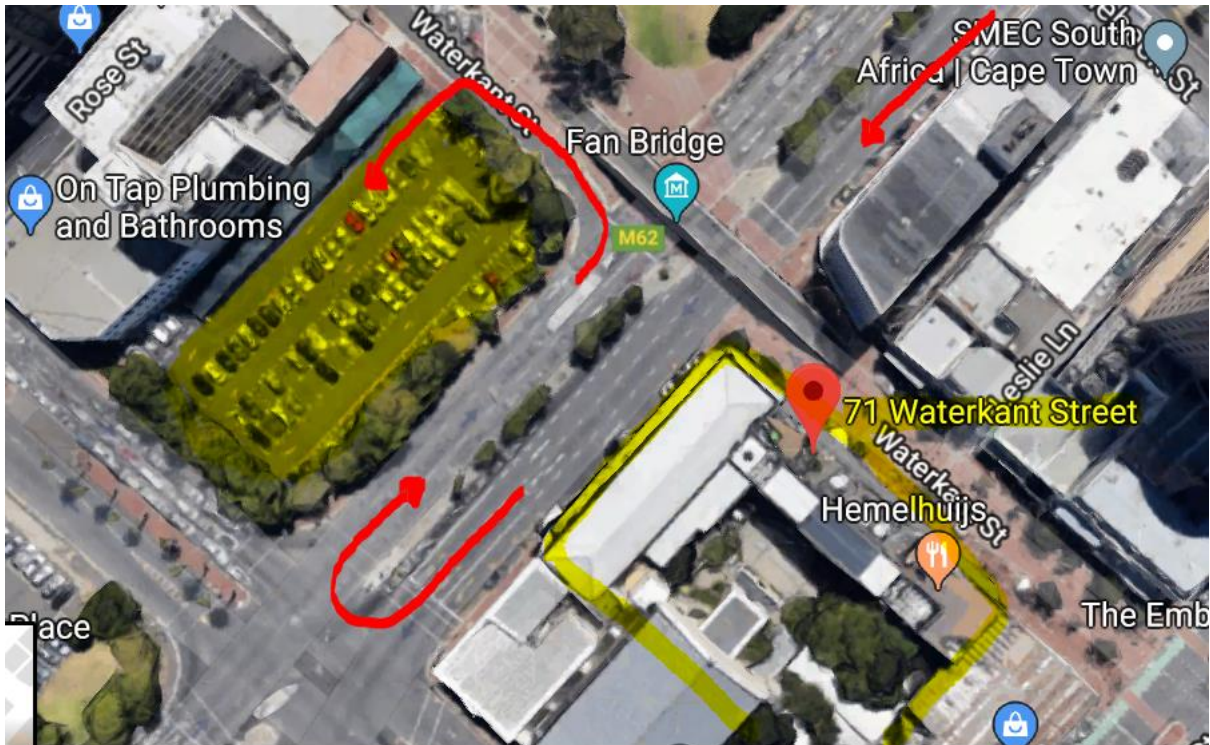

Parking Directions for Cartel Rooftop

If you're traveling from N1 / N2 past CTICC – on Buitengracht Street facing Table Mountain.

You will pass under the Fan Walk Bridge.

Turn right on Strand Street – Making a U turn.

Take your first left turn before the bridge.

Your destination will be on your left hand side on Waterkant Street.

Traveling from Strand Street take a right turn into Buitengracht Street with Table Mountain on your back.

Take the first left turn before the bridge.

Your destination will be on your left hand side on Waterkant Street.