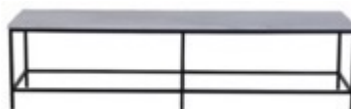

MARBLE

QTY | 1
L 0.9 H 0.4 W 0.5

BLACK RECT.
TRAY COFFEE

QTY | 1
L 1.2 H 0.3 W 0.6

ROOT COFFEE
TABLE

QTY | 2
L 1.6 H 0.3 W 0.4

RECT. WHITE
MARBLE

QTY | 2
L 1.6 H 0.4 W 0.4